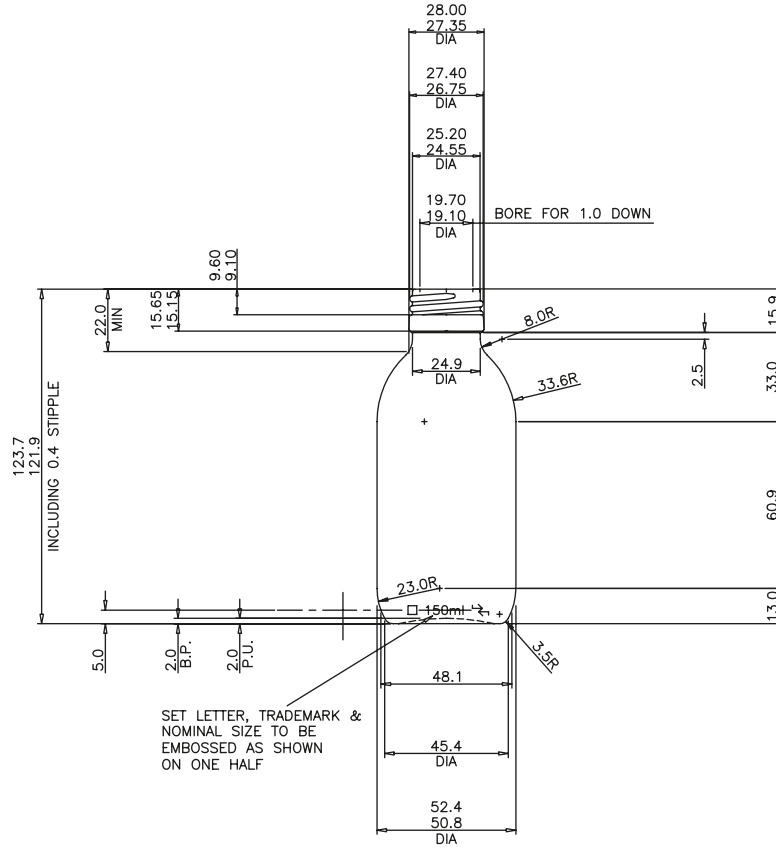

18

24

HS FRENCH FLINT

THE GLASS CONTAINER SPECIALISTS

VIEW ON BASE
STANDING AREA EMBOSSED
WITH CRESCENT STIPPLE
& ALPHA NUMERIC

150ML AMBER ALPHA GLASS BOTTLE

Product code	AA150
Finish	28 ROPP
Capacity	150ml
Brim-full capacity	159ml